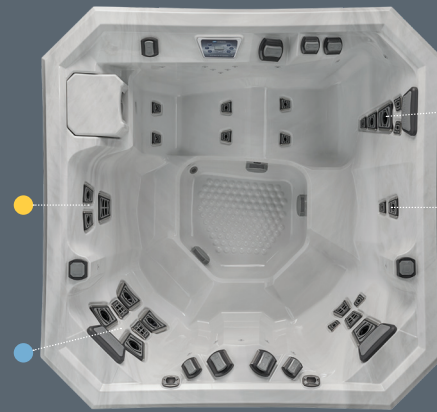

V65L: 3 PERSON HOT TUB

Specialized Seats: ● Deep-Tissue ● Relaxation ● Swedish

The V65L is your personal vacation at home. Its compact size fits tight spaces, and can be located anywhere thanks to 120 Volt plug-and-play convenience. 22 Jetpods soothe weary muscles, a comfortable Commander's Lounge lets you really chill out, plus a cooldown seat is the perfect perch. Just add friends for serious fun!