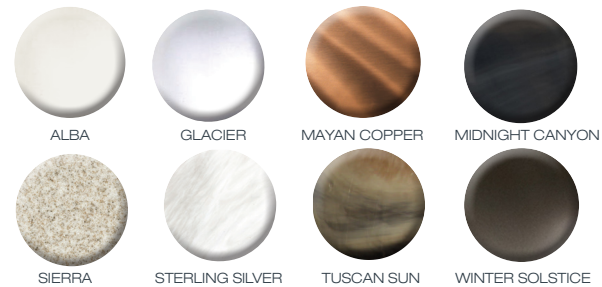

INTERIOR ACRYLIC COLOR CHOICES

EXTERIOR COLOR CHOICES

COVER COLOR CHOICES

©Marquis Corp 2018-2019 596 Hoffman Road, Independence, OR 97351 800.275.0888
www.marquisspas.com 710-6661