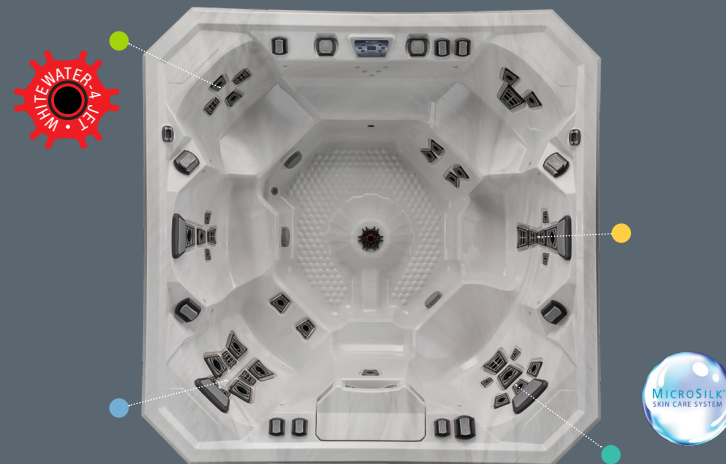

V94: 7 PERSON HOT TUB

Specialized Seats: ● Deep-Tissue ● Relaxation ● Shiatsu ● Swedish

The V94 is a virtual giant, providing all the room you need, including two bonus steps. The Whitewater-4 jet delivers a volcanic eruption of exhilarating therapy. Add two dual-speed pumps, the V-O-L-T system and 40 Jetpods, and you have one dynamic hot tub engineered for a crowd!

	US/CA 60Hz	INTL 50Hz
DIMENSIONS	94 X 94 X 36 in	239 X 239 X 91 cm
THERAPY SEATS	7	7
JETS	41	41
V³ CONTROLS	5	5
PUMPS	Two 2-SPEED	Two 2-SPEED
FLOW RATE	320 GPM	1211 GPM
ELECTRICAL	240V 30 OR 50A	230V 32A*
WATER CAPACITY	400 Gal	1514 L
WEIGHT DRY/FULL	840/4176 lb	381/1894 kg