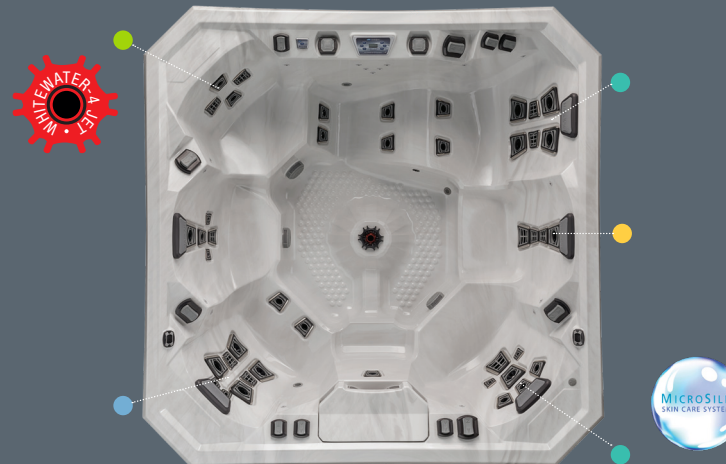

V65L: 3 PERSON HOT TUB

Specialized Seats: ● Deep-Tissue ● Relaxation ● Swedish

The V65L is your personal vacation at home. Its compact size fits tight spaces, and can be located anywhere thanks to 120 Volt plug-and-play convenience. 22 Jetpods soothe weary muscles, a comfortable Commander's Lounge lets you really chill out, plus a cooldown seat is the perfect perch. Just add friends for serious fun!

The V84L assures you and your friends are going to blast off in this dynamic hot tub. Five people can easily find the perfect seat, including a cooldown seat. The Commander's Lounge provides head-to-toe relief. 35 Jetpods, a thunderous Whitewater-4 jet, plus four V³ Controls provide the command you require.

*May be wired 1 x 16A, 2 x 16A, 1 x 32A, 3 phase

V94: 7 PERSON HOT TUB

Specialized Seats: ● Deep-Tissue ● Relaxation ● Shiatsu ● Swedish

The V94 is a virtual giant, providing all the room you need, including two bonus steps. The Whitewater-4 jet delivers a volcanic eruption of exhilarating therapy. Add two dual-speed pumps, the V-O-L-T system and 40 Jetpods, and you have one dynamic hot tub engineered for a crowd!

V94L: 7 PERSON HOT TUB

Specialized Seats: ● Deep-Tissue ● Relaxation ● Shiatsu ● Swedish (2)

The V94L, with its full Commander's Lounge, is the laid-back brother to the V94. Two dual-speed pumps, the V-O-L-T system, 43 Jetpods, and five V³ Controls create revitalizing therapy. Plus, the Whitewater-4 jet delivers a volcanic eruption of exhilarating therapy, especially to feet and legs.